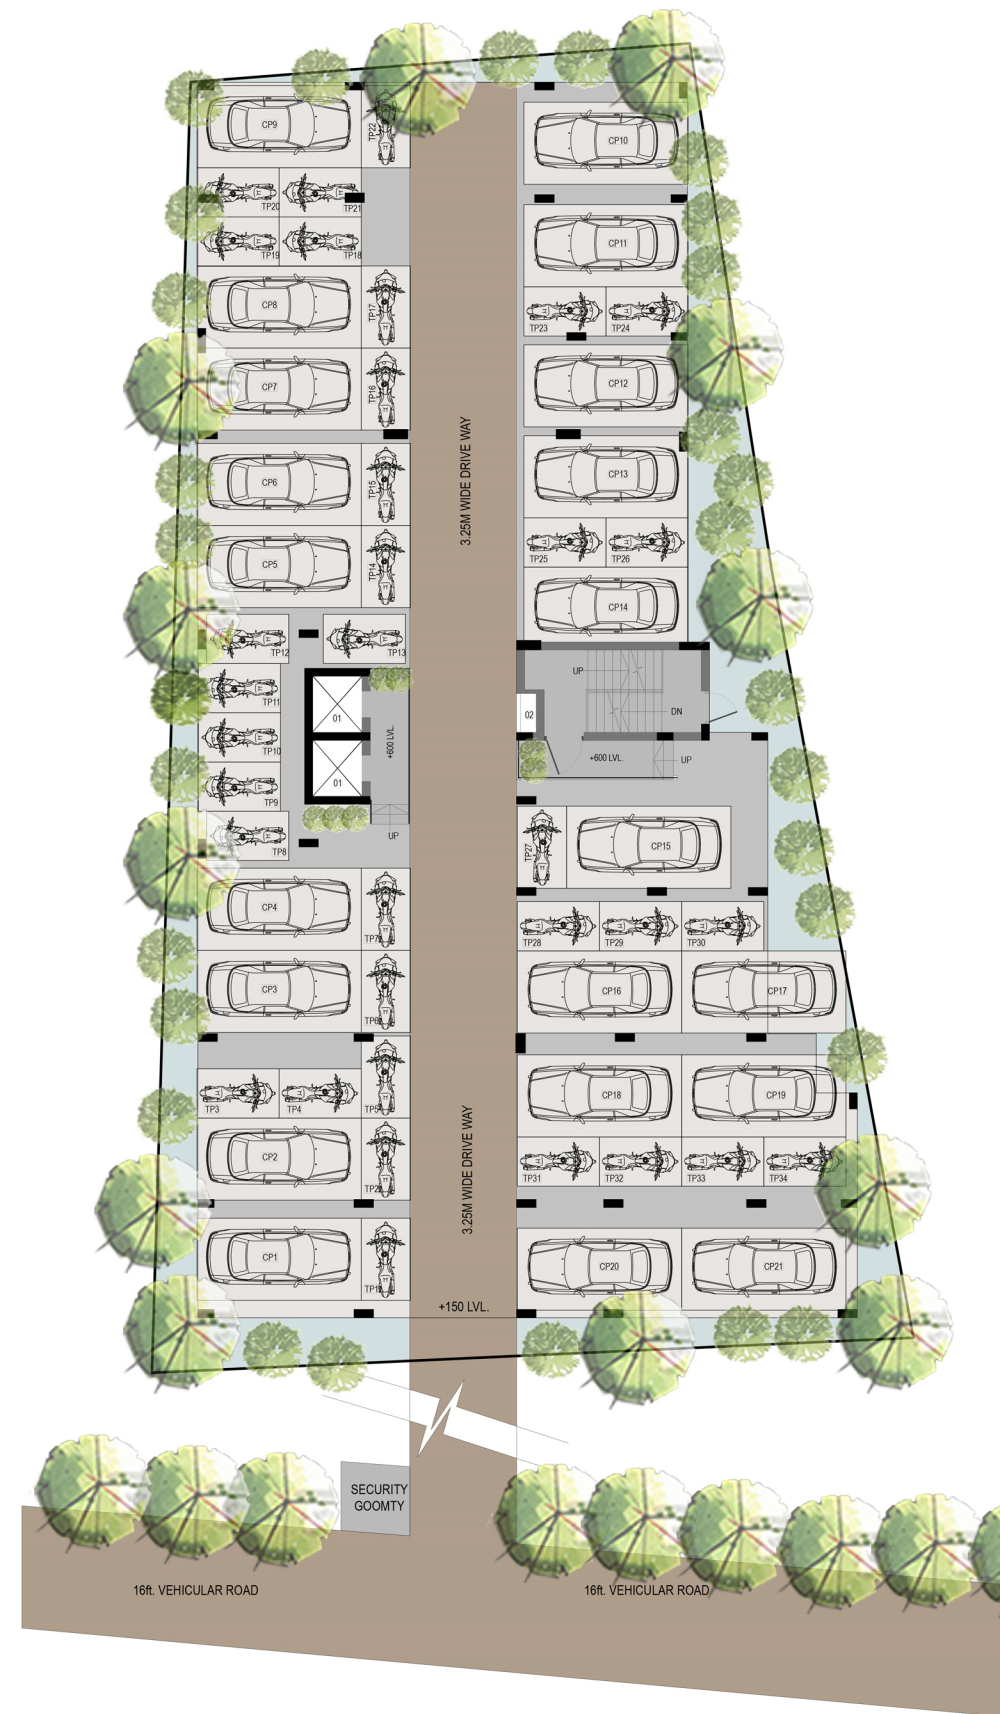

Monitoring of common areas to ensure safety and peace of mind

24/7 Water Supply

Uninterrupted water supply 24*7

Landscaped Garden / Terrace Garden

Green, peaceful spaces for leisure and relaxation

Children's Play Area

Safe and fun environment designed for kids

Visitor Parking Space

Ample and dedicated parking for guests

Temple

Peaceful place for prayer and worship within the complex

Jogging track

Safe and open space to walk or jog everyday

For Bookings, Contact:
9933679473 / 9800778323

GROUND FLOOR

TYPICAL FLOOR (1ST TO 4TH)

ROOF